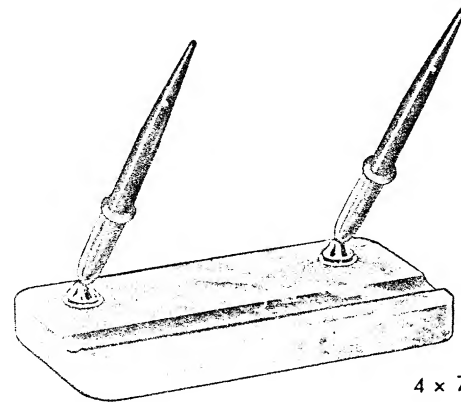

4 x 7 1/2"

5008M  
**MEXICAN ONYX**  
 With (2) B121SKD White Dot Pens ..... \$50.00  
 With B5SKD Pen, pencil or ballpoint (any two) .. 35.00

5 x 10"

4 1/2 x 7"

5009J  
**JET CRYSTAL (Illustrated)**  
 With 121SKD White Dot Pen ..... \$50.00  
 With 5SKD Pen, pencil or ballpoint ..... 42.50  
 (Includes No. 590-40 Hour Perpetual Date Clock)